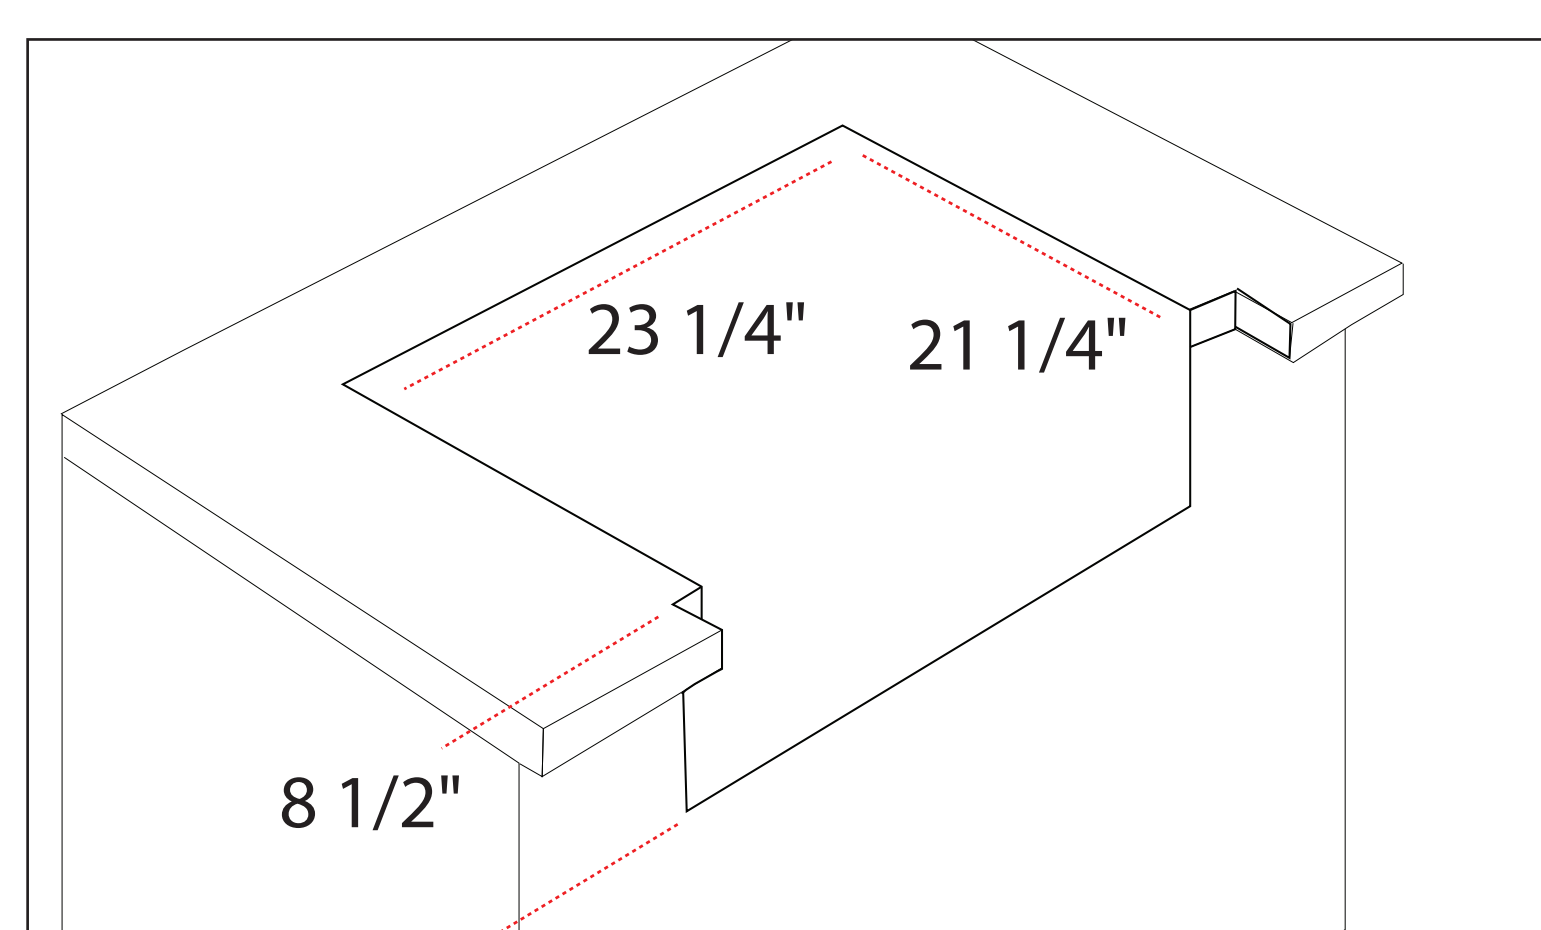

# Blaze 25-inch BCM Gas Grill

Model Number: **BLZ-3BCM-LP/NG**

Front View

Side View

Cutout View

Top View

Overall dimensions	Cutout dimensions
Width 25"	Width 23 1/4"
Depth 25 3/4"	Depth 21 1/4"
Height 21 1/4"	Height 8 1/2"