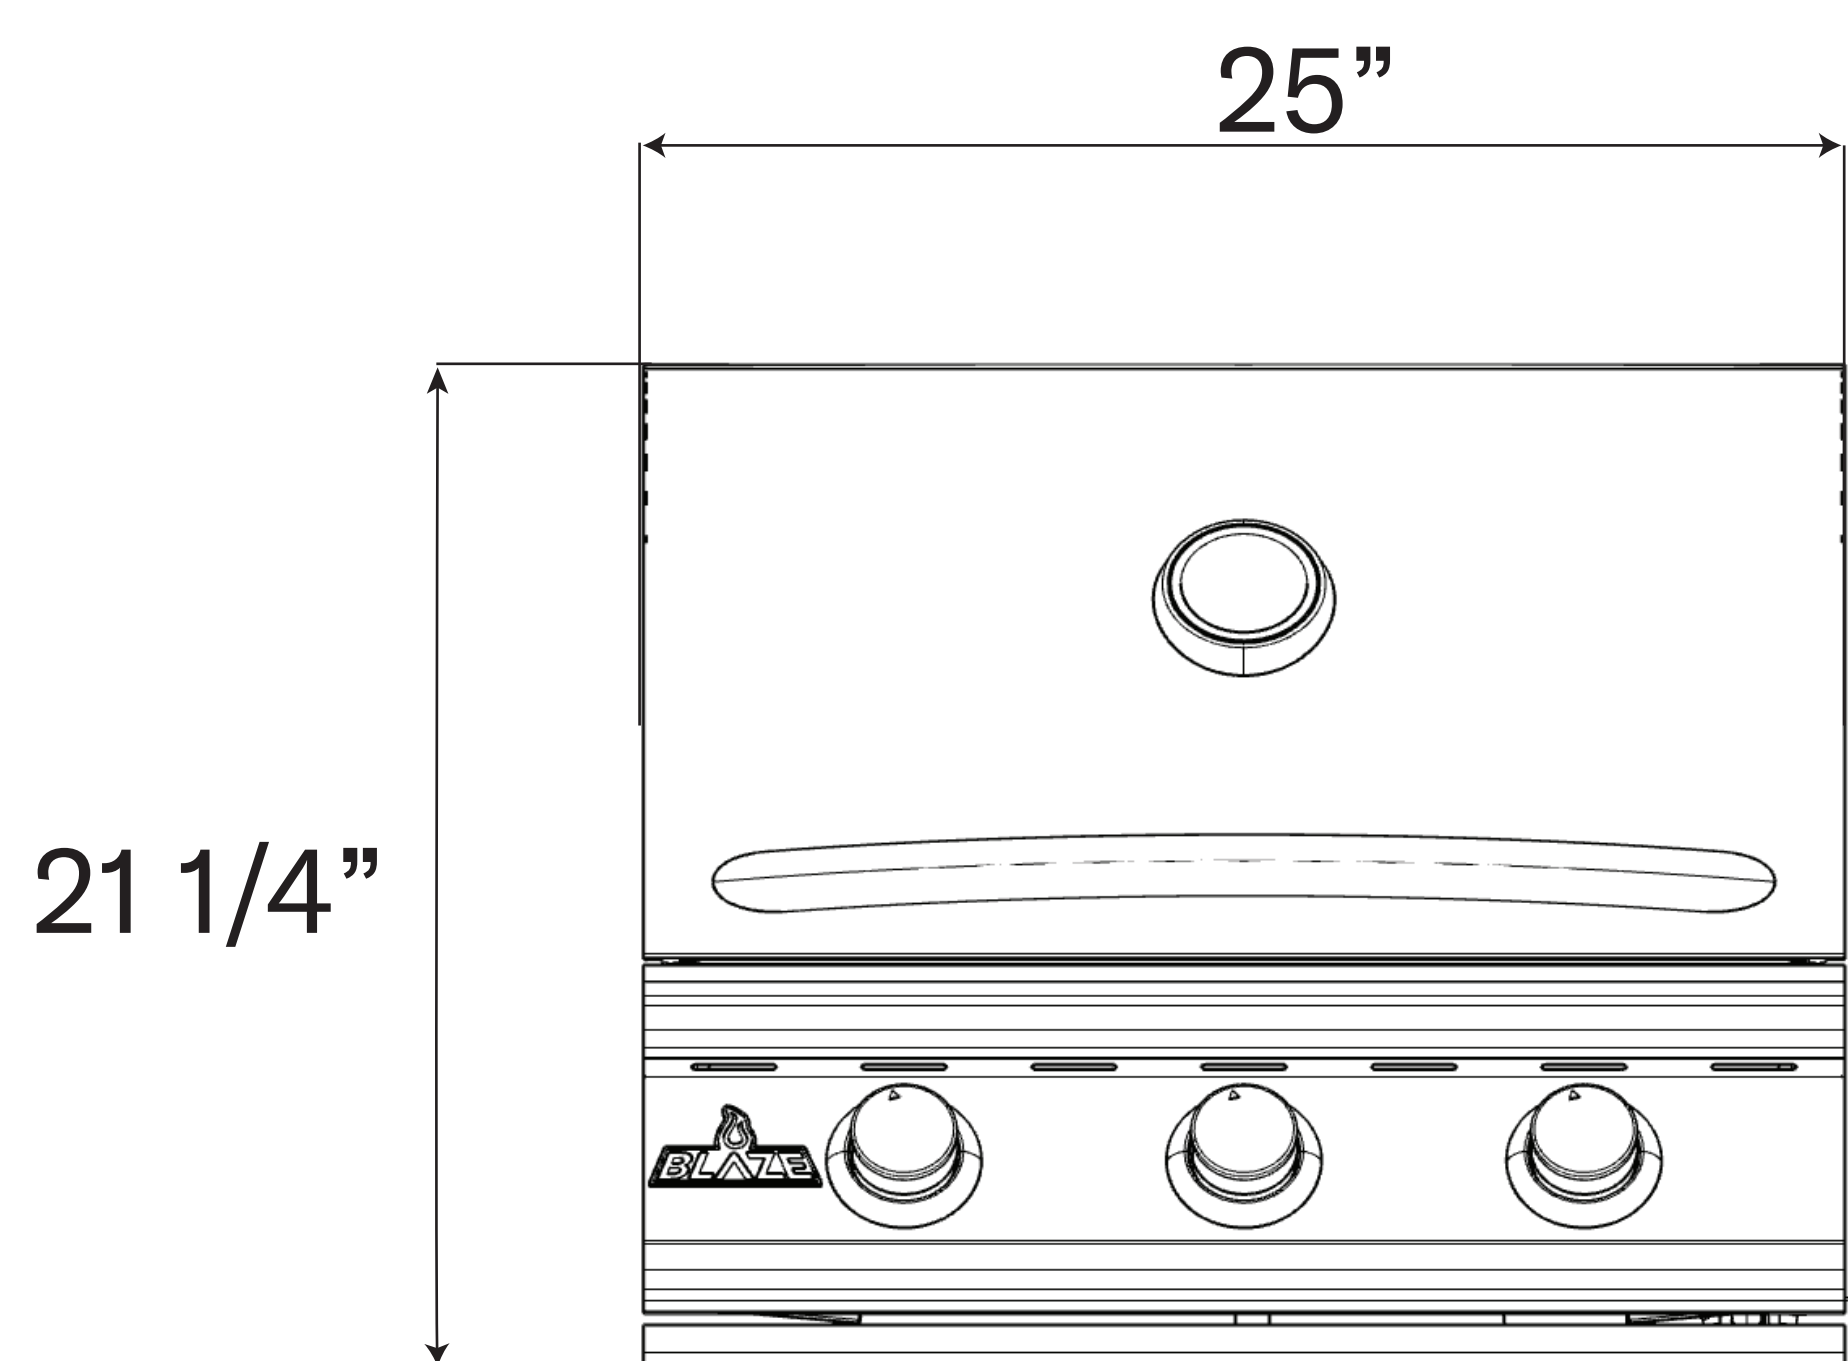

# Blaze 25-inch BCM Gas Grill

Model Number: **BLZ-3BCM-LP/NG**

Front View

Side View

Cutout View

Top View

Overall dimensions	Cutout dimensions
Width 25"	Width 23 1/4"
Depth 25 3/4"	Depth 21 1/4"
Height 21 1/4"	Height 8 1/2"