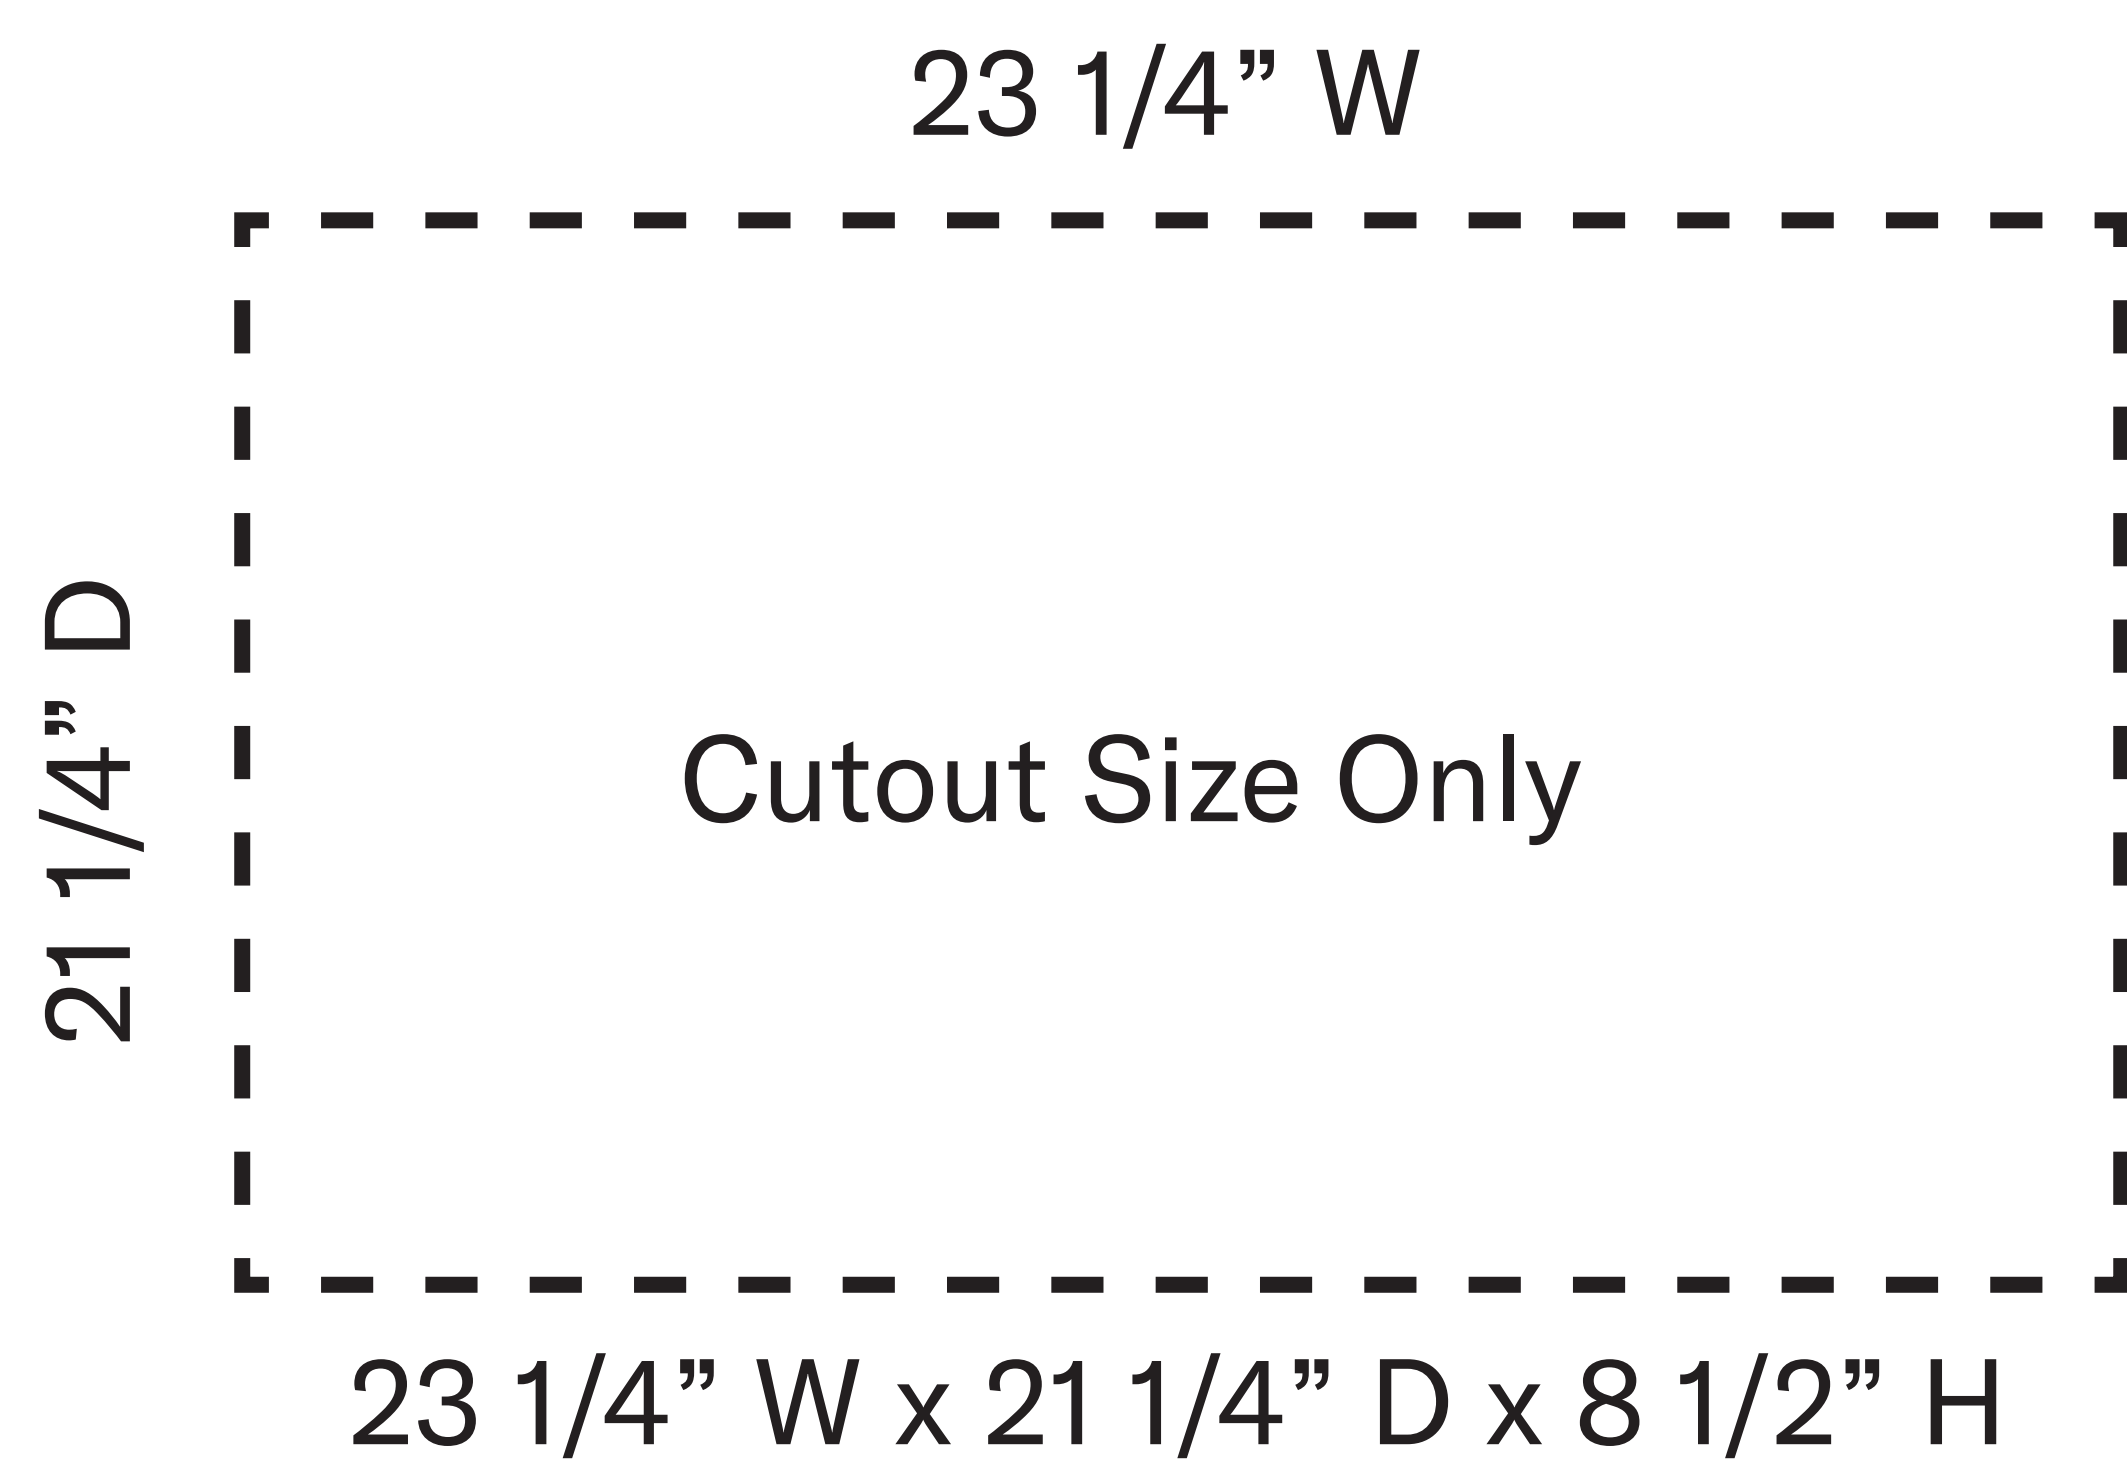

# Blaze 25-inch BCM Gas Grill

Model Number: **BLZ-3BCM-LP/NG**

Front View

Side View

Cutout View

Top View

Overall dimensions	Cutout dimensions
Width 25"	Width 23 1/4"
Depth 25 3/4"	Depth 21 1/4"
Height 21 1/4"	Height 8 1/2"