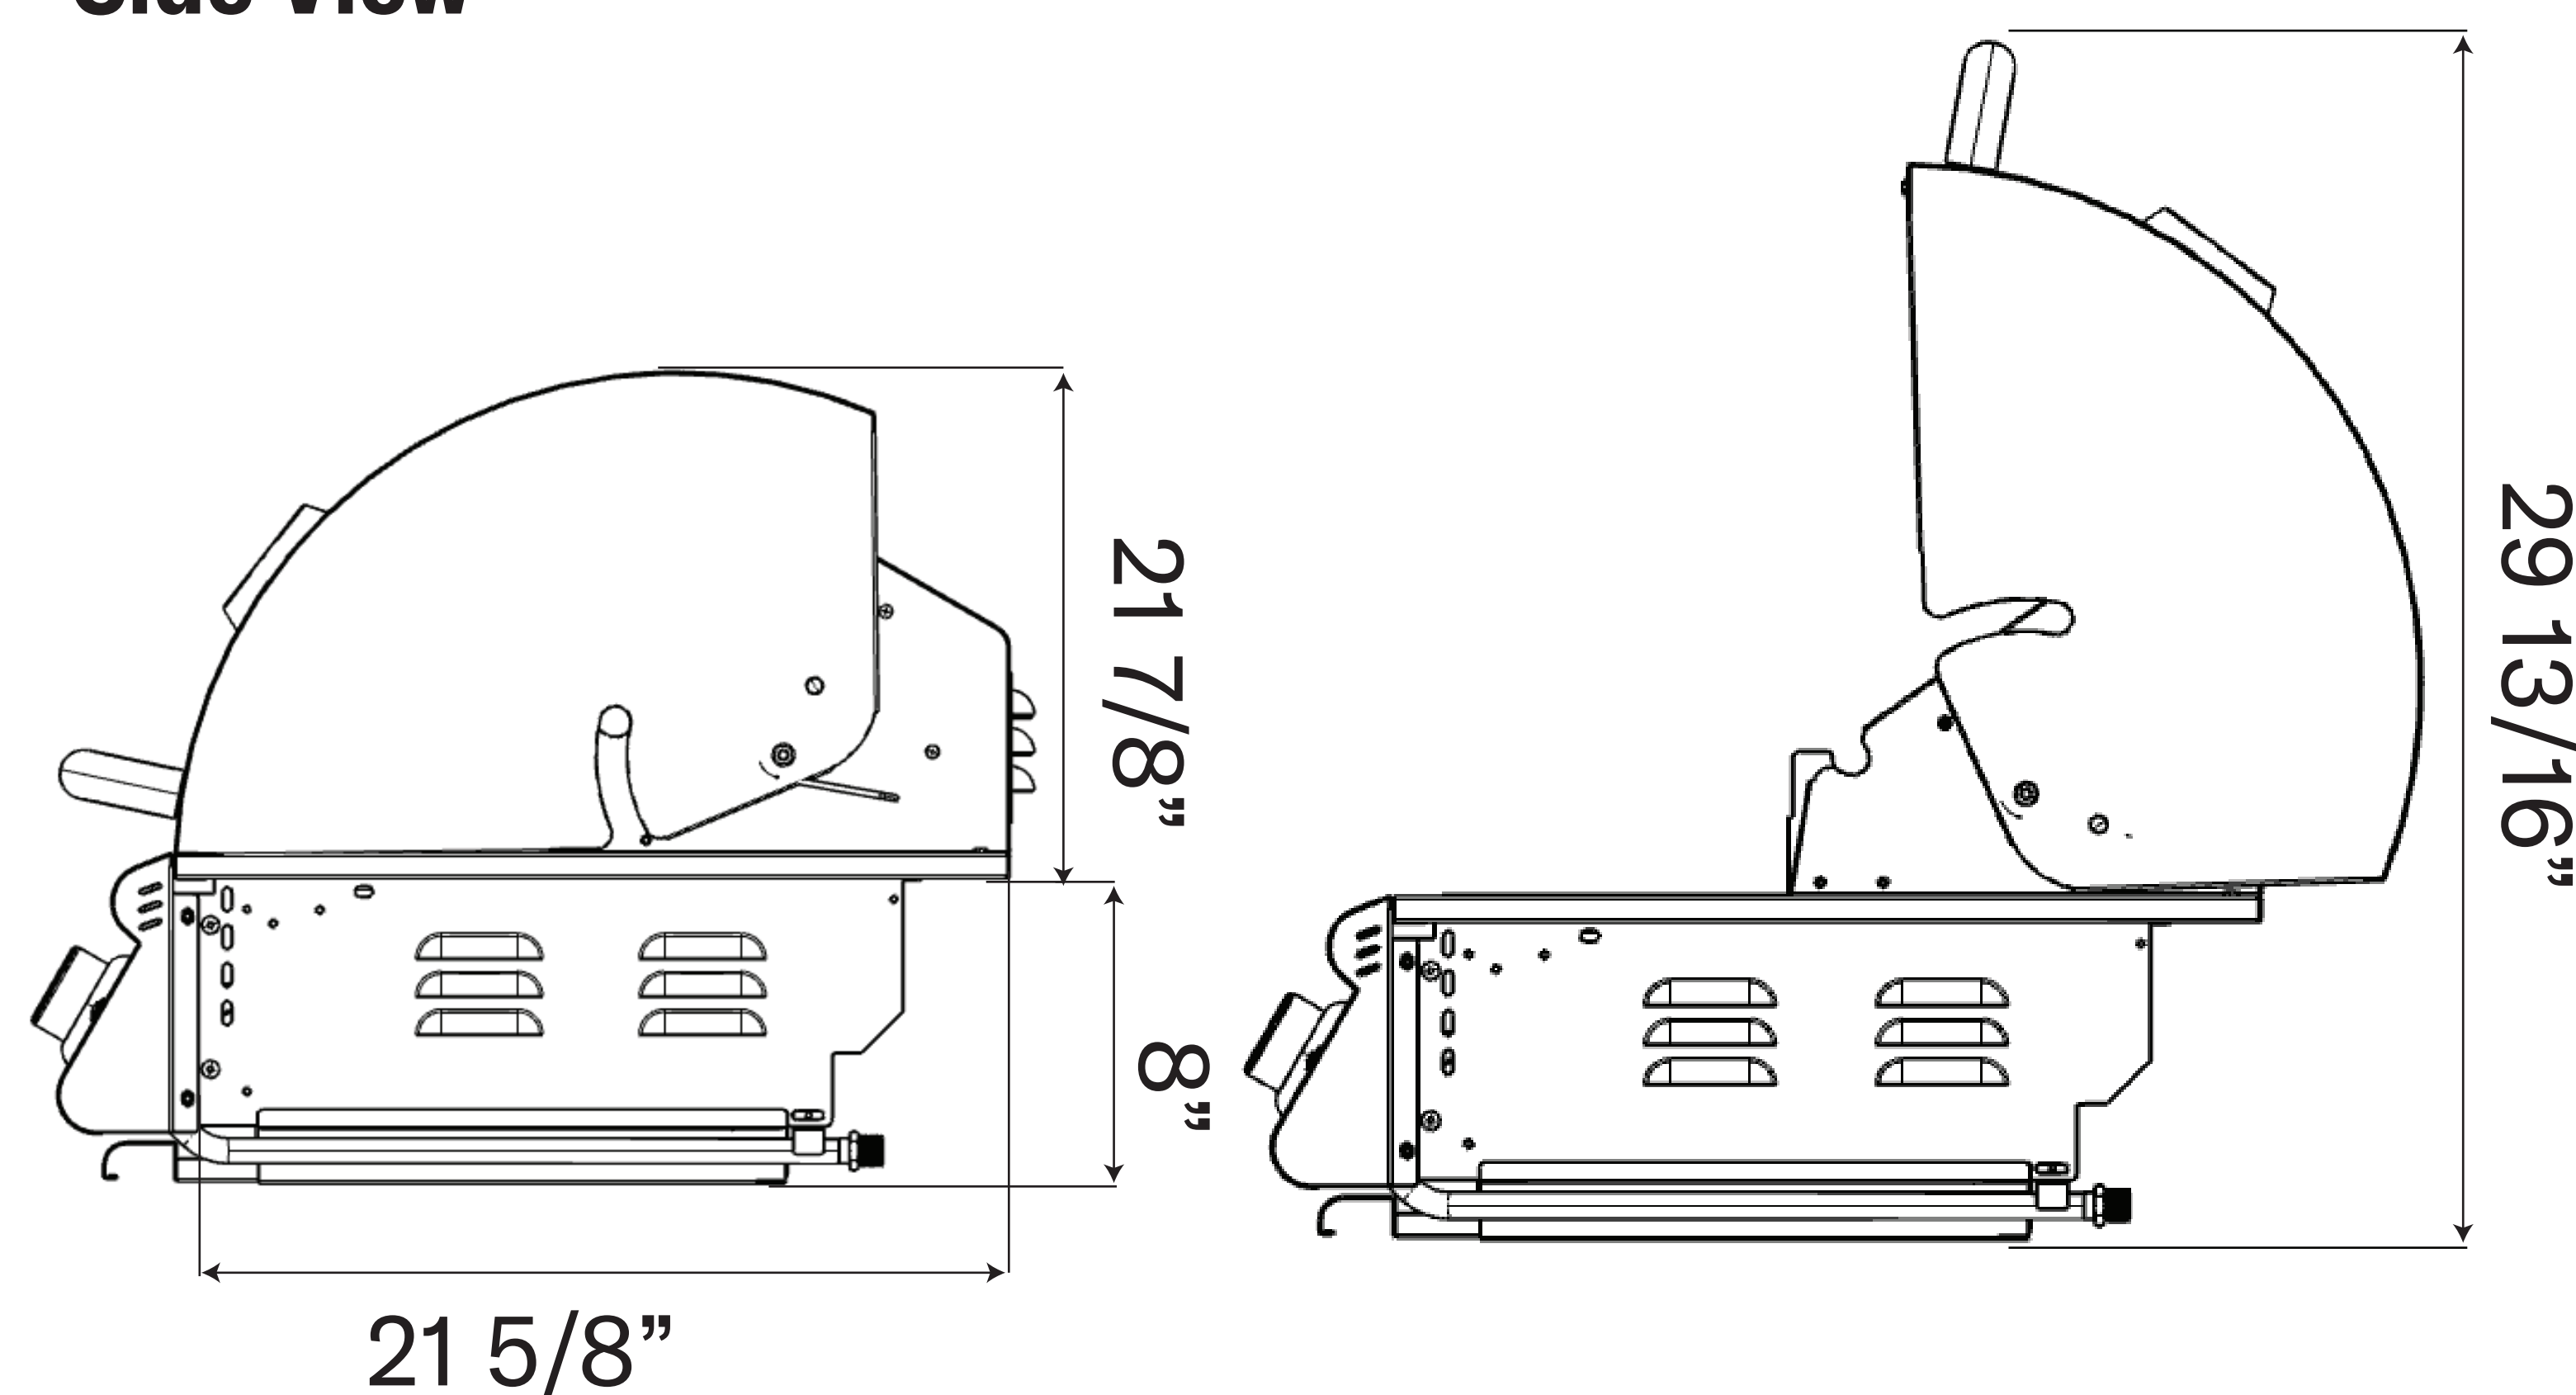

# Blaze 25-inch BCM Gas Grill

Model Number: **BLZ-3BCM-LP/NG**

Front View

Side View

Cutout View

Top View

Overall dimensions	Cutout dimensions
Width 25"	Width 23 1/4"
Depth 25 3/4"	Depth 21 1/4"
Height 21 1/4"	Height 8 1/2"